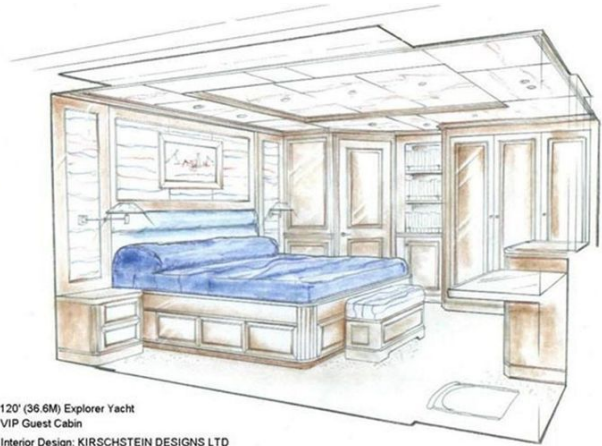

GALLERY

120' (36.6M) Explorer Yacht
VIP Guest Cabin
Interior Design: KIRSCHSTEIN DESIGNS LTD