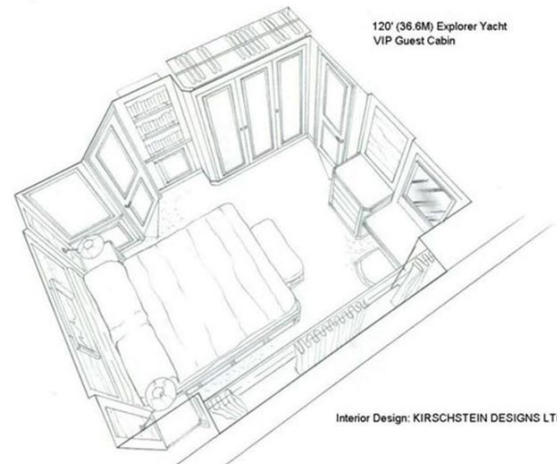

120' (36.6M) Explorer Yacht
VIP Guest Cabin

Interior Design: KIRSCHSTEIN DESIGNS LTD