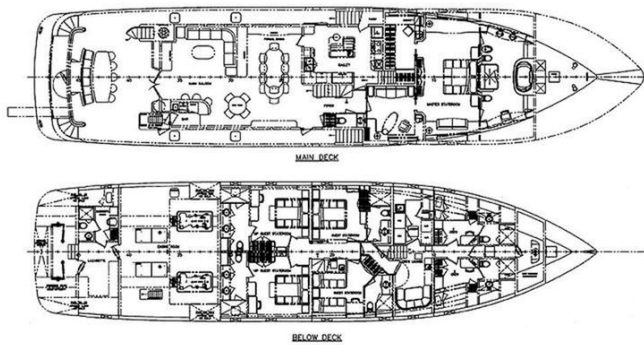

[See full listing on our website](#)

Location: Fortaleza, Brazil

LOA: 120' 0" (36.58 m)

TABLE OF CONTENTS

OVERVIEW	3
SPECIFICATIONS	4
Basic Information	4
Dimensions	4
Speed, Capacities and Weight	4
Accommodations	4
Hull and Deck Information	5
Engine Information	5
GALLERY	6
CONTACTS	7

SPECIFICATIONS

Basic Information

Model Year:
2027

Country:
Brazil

Year Built:
2027

Dimensions

LOA:
120' 0" (36.58 m)

Beam:
29' 0" (8.84 m)

Total Heads:
10

Crew Berths:
6

Hull and Deck Information

Hull Material:

Steel Yachts

Hull Designer:

Jon Overing

Deck Material:

Engine Type:

Inboard

Manufacturer:

Caterpillar

Fuel Type:

Diesel

GALLERY

120' (36.6M) Explorer Yacht
VIP Guest Cabin
Interior Design: KIRSCHSTEIN DESIGNS LTD