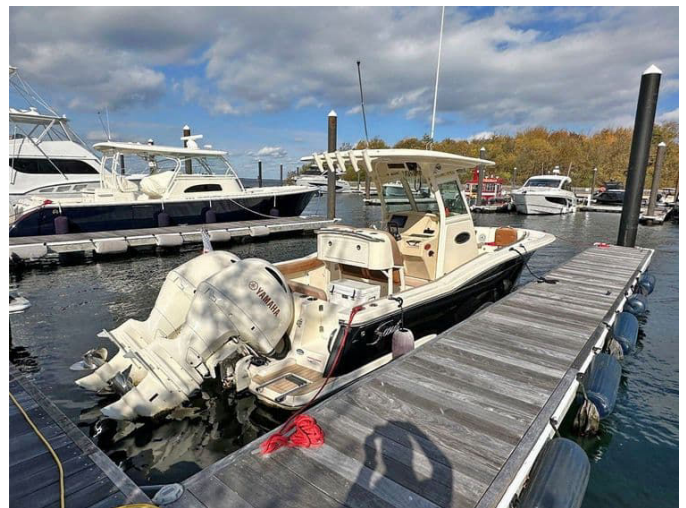

UNNAMED - SCOUT BOATS

Builder: [SCOUT BOATS](#)

LOA: 25' 0" (7.77 m)

Year Built: 2017

Beam: 8' 0" (2.72 m)

Model: 255 LXF

Min Draft: 4' 8" (1.42 m)

Price: \$120,000 USD Subject to change.

OVERVIEW

Meticulously cared-for luxury motor yacht—ideally configured as a sport cruiser—kept at the dock with routine professional detailing; seller highly motivated.

SPECIFICATIONS

Basic Information

Category:
Motor yachts

Year Built:
2017

Sub category:
Sport Fisherman

Country:
United States

Model Year:
2017

Dimensions

LOA:
25' 0" (7.77 m)

Beam:
8' 0" (2.72 m)

Min Draft:
4' 8" (1.42 m)

Yamaha

Fuel Type:

Gas

GALLERY

DETAILED DESCRIPTION

Overview

Professionally maintained and dock-berthed with regular cleanings, this 255 LXF is offered by a motivated seller. A versatile, well thought out design delivers abundant seating and cup holders, a fold down table in the bow, and serious fishing capability highlighted by a live bait well that doubles as a cooler. Twin Yamaha outboards and a bow thruster make operation and docking refreshingly easy. Step aboard and the open water excitement begins: the 255 LXF combines an incredible ride and lively performance that make it a joy to drive, while its sleek lines will make you the envy of friends as you arrive at your rendezvous. There's generous space throughout to move freely, an innovative fold out table and an extra hide away cooler for entertaining or relaxing, and aft you'll find additional seating with a fold down transom seat. Hull color: black.