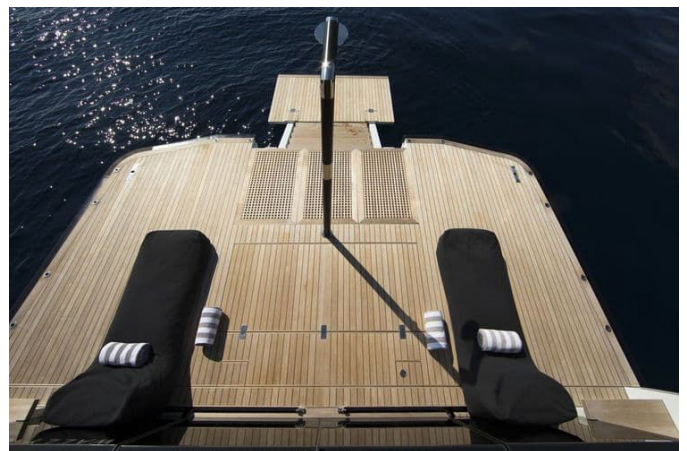

Sleeps:
8

Hull and Deck Information

Hull Material:

Fiberglass and Plastic Yachts

Hull Designer:

N/A

Deck Material:

GRP

Diesel

Manufacturer:

Caterpillar

GALLERY

DETAILED DESCRIPTION

Casa

Her two generous decks are conceived for effortless outdoor living, where a forward jacuzzi and expansive sunpads invite long, sunlit days at sea and seamless relaxation under the sky. Accommodating up to eight guests in three cabins, CASA presents a luminous owner's suite with sliding doors that open directly onto Wally's signature terrace on the sea, dissolving the boundary between interior and ocean and offering an intimate connection to the surroundings. Powered by twin Caterpillar engines, she delivers a reassuring blend of comfort and capability with a top speed of 12 knots and a 3,800 nm range at 10 knots, perfectly suited to extended cruising and far-reaching passages.