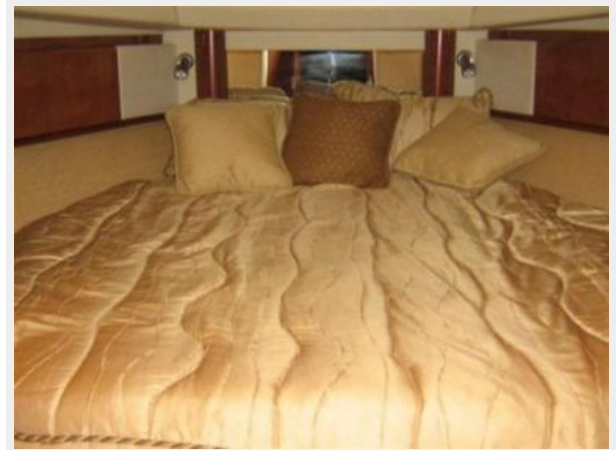

ФОТОГРАФИИ