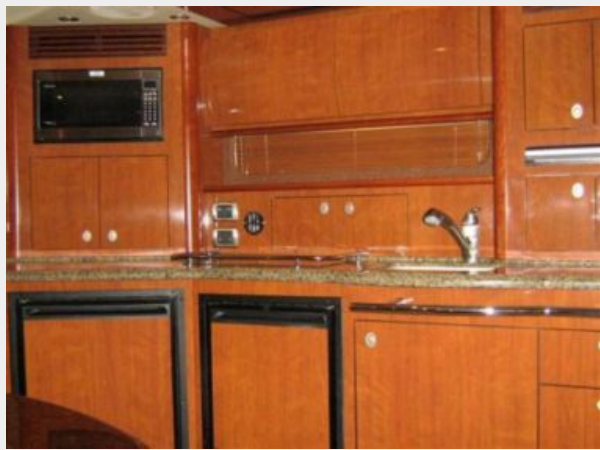

ФОТОГРАФИИ