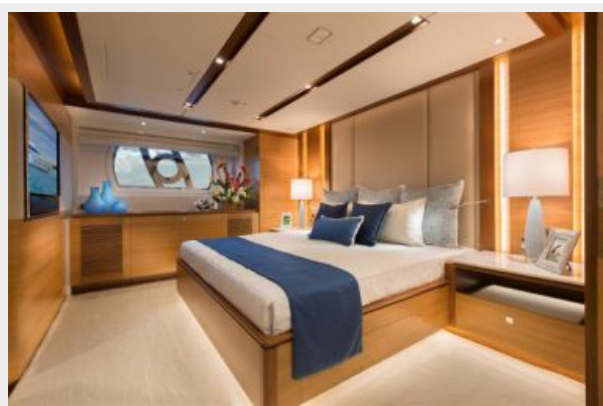

Master Stateroom