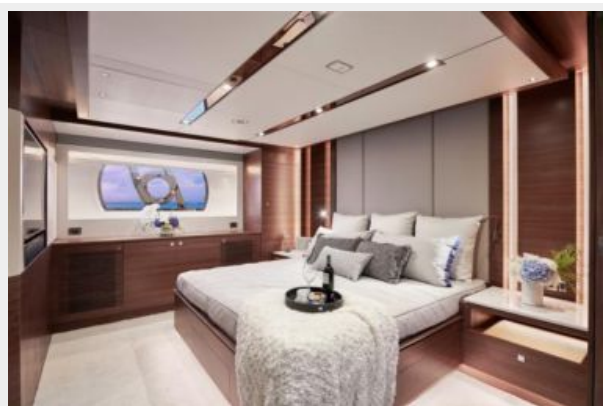

Master Stateroom