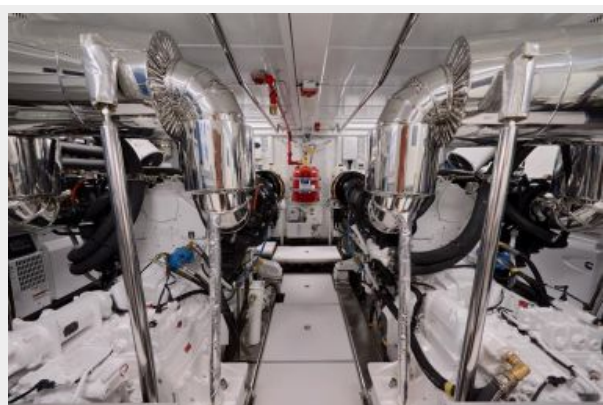

Engine Room