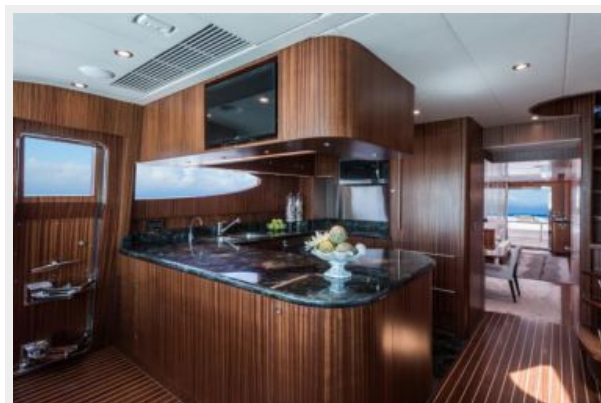

Featuring a fresh, contemporary profile, the E84 can be customized by selecting from a variety of design options that transform this stylish yacht into either a spacious and comfortable family retreat or a luxurious cruising yacht. With her generous 20 feet (6M) beam, the Horizon E84 can be suited to three or four guest staterooms plus crew quarters and possesses all the identifiable features of a world-class luxury yacht. The E84 is also available in Open Bridge, Skylounge and Fishing Cockpit versions.

Dayhead

Galley

Country Kitchen

Skylounge

Skylounge

Guest Foyer

Master Stateroom

Master Head (Port side)