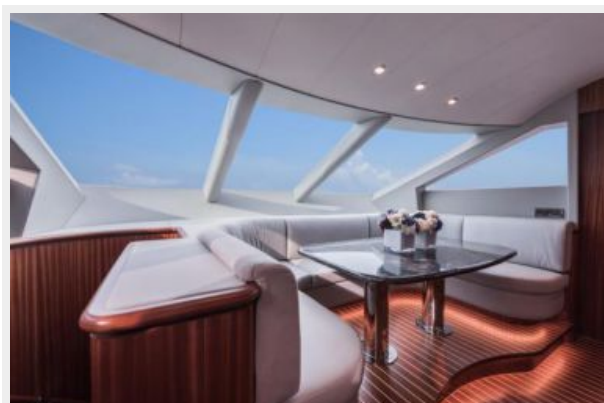

Featuring a fresh, contemporary profile, the E84 can be customized by selecting from a variety of design options that transform this stylish yacht into either a spacious and comfortable family retreat or a luxurious cruising yacht. With her generous 20 feet (6M) beam, the Horizon E84 can be suited to three or four guest staterooms plus crew quarters and possesses all the identifiable features of a world-class luxury yacht. The E84 is also available in Open Bridge, Skylounge and Fishing Cockpit versions.

Dayhead

Galley

Country Kitchen

Skylounge

Skylounge

Guest Foyer

Master Stateroom

Master Head (Port side)