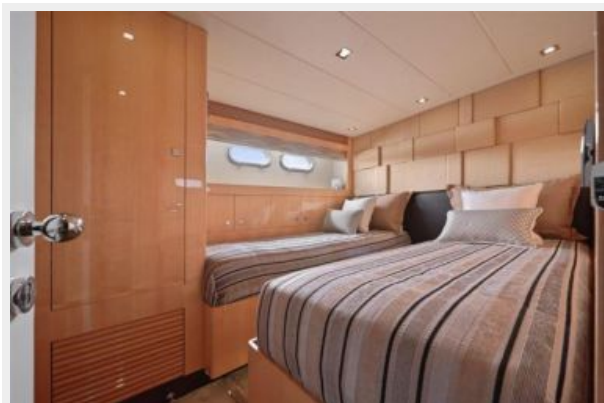

Twin Guest Stateroom