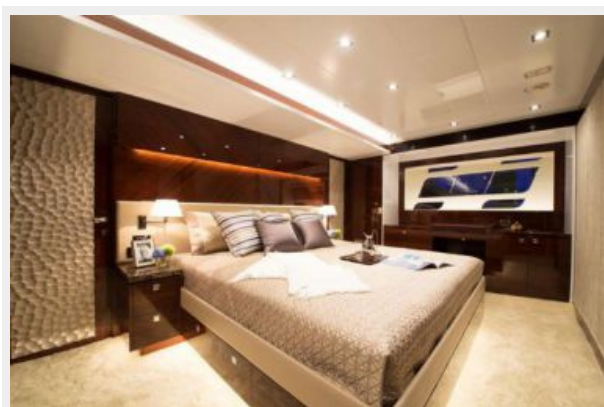

Master Stateroom