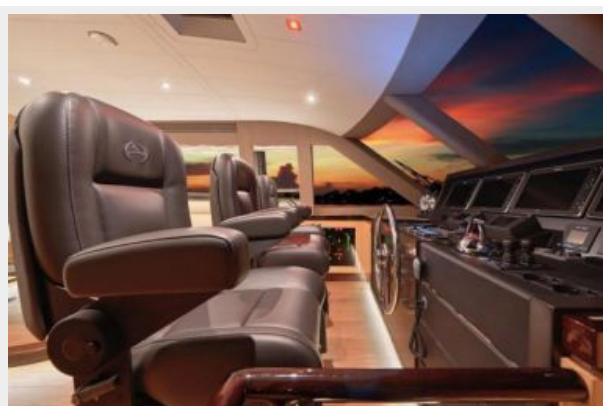

Skylounge Helm