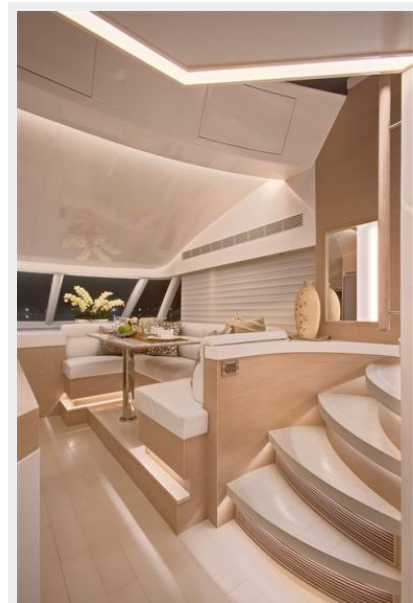

Spaciousness and solid construction characterize the Horizon E62; her sleek exterior profile and beautifully crafted, hand-made interior give this world-class motoryacht many of the same refinements normally found on a larger yacht. An innovative and proven hull design gives it exceptional handling and sea-keeping ability, showcasing Horizon's commitment in providing an entry-level yacht tailored to fulfilling your dreams and exploring your own horizon. The E62 is available in both Open and Enclosed Bridge versions, and a cockpit is optional, which would put the LOA range between 62 feet (18.6M) and 69 feet (20.7M). A hydraulic hi/lo platform can also be added to the new design, which will provide a total LOA of 72 feet (21.6M).

Skylounge

Skylounge

Main Salon

Main Salon

Dinette - Skylounge Steps

Galley - Dinette

Dinette

Guest Stairwell