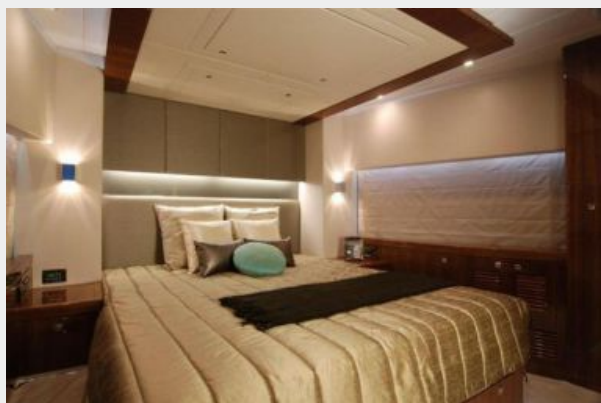

VIP Stateroom