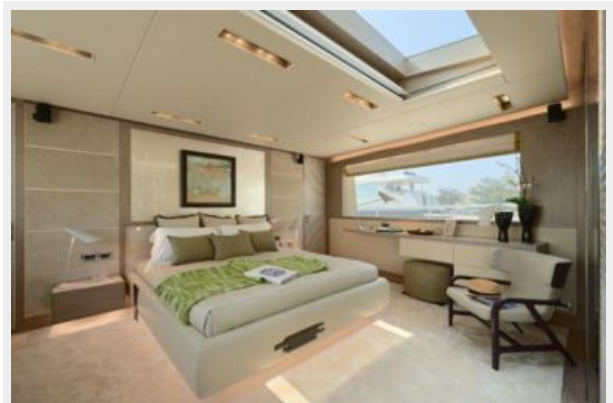

Master Stateroom