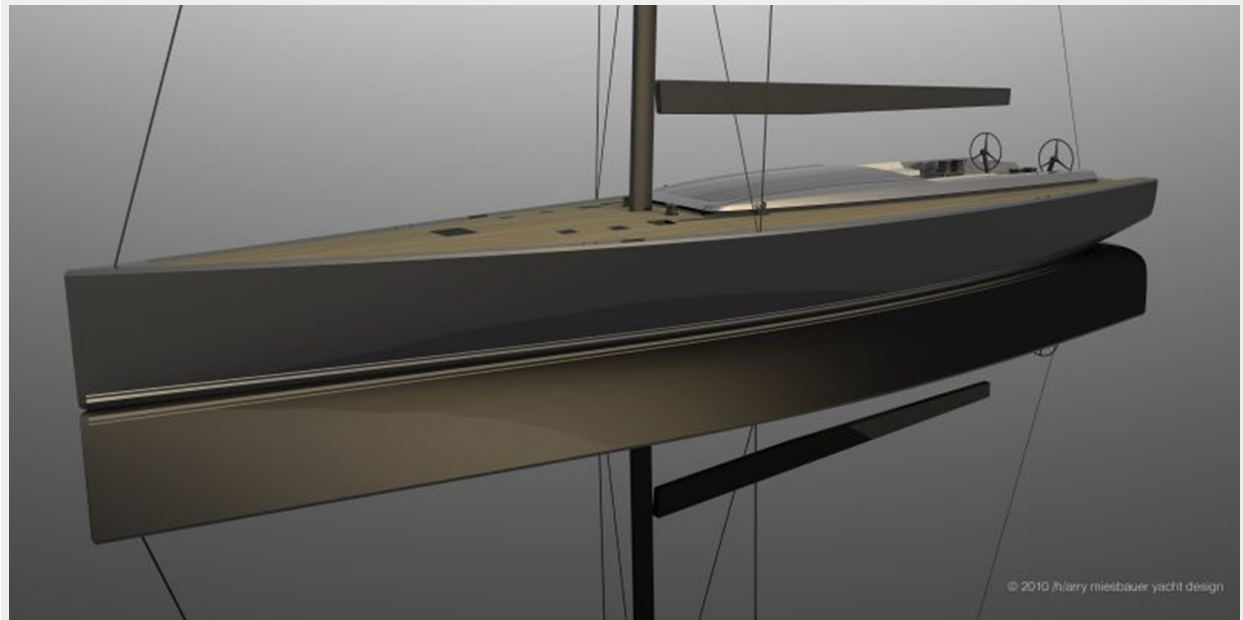

MD90 — MAXI DOLPHIN SRL

Builder: [MAXI DOLPHIN SRL](#)

LOA: 90' 7" (27.6m)

Year Built: 2017

Beam: 20.34

Model: Cruising or Racing Sailboat

Price: PRICE ON APPLICATION

Location: Italy

SPECIFICATIONS

Overview

The design brief for this 92 feet High Performance Yacht asked for a “Grand Turismo Cruiser Racer” in the best Italian tradition. This requires a combination between a very fast hull providing high average daily runs (300miles +) and a ultra stylish interior which yet is seaworthy and durable. The yacht shall be able to cross the ocean and therefore opens up the Caribbean season for the owner interested to sail all year round. The Yacht will be build at “Maxi Dolphin Spa”. Maxi Dolphin is famous for super high quality carbon CR Yachts. Thus the most deciding factor for a good Sailing Yacht - Weight will have the attention needed during the build process. With a designed weight of 46 tons she ways as much as some Carbon Production yachts with 80feet hull length The asking price is for a ready to sail vessel – including all pits and pieces , safety gear etc... This is a very attractive package for a performance oriented owner.

Basic Information

Category: Cruising or Racing Sailboat

Sub Category: Cruising or Racing Sailboat

Model Year: 2015

Year Built: 2017

Country: Italy

Dimensions

LOA: 90' 7" (27.6mm)