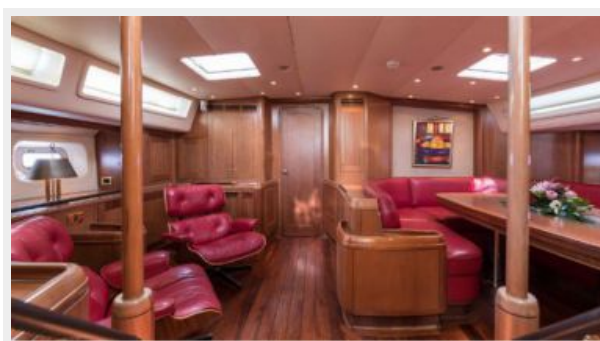

ФОТОГРАФИИ