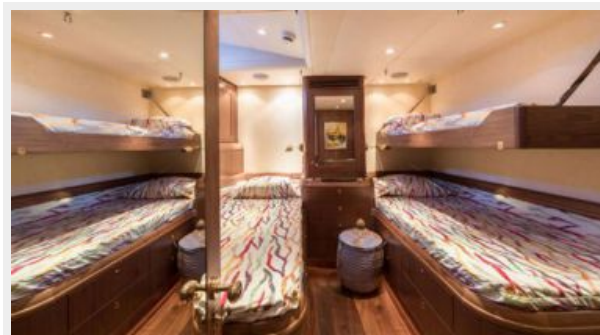

ФОТОГРАФИИ