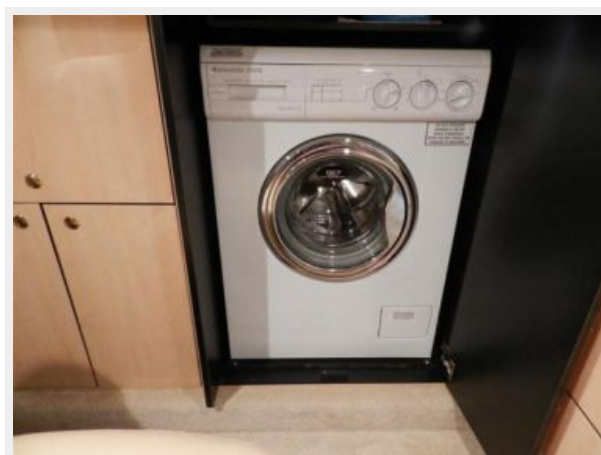

Washer Dryer Unit