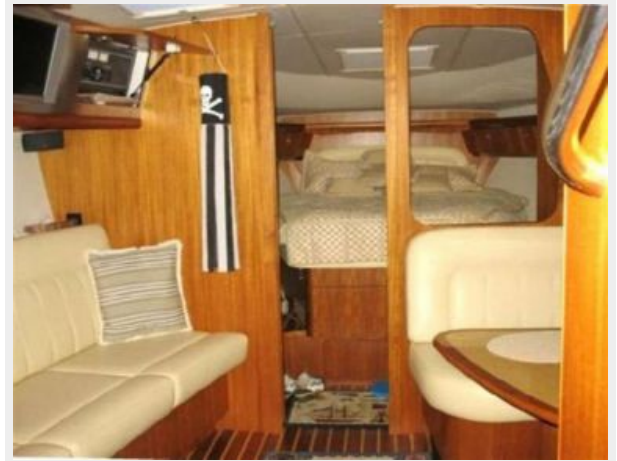

Salon and Stateroom Entrance