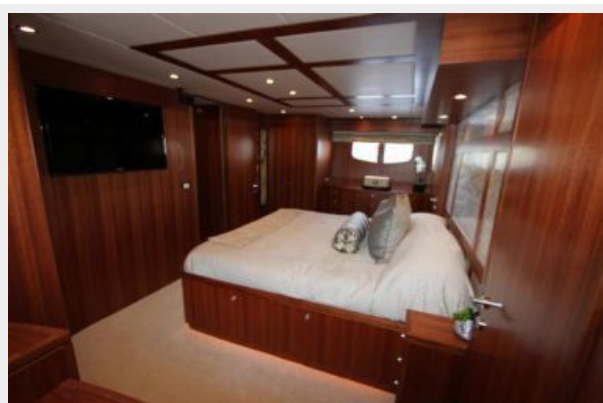

New European Style Profile Full walk around for easy owner operator line handling New hull design by Jack Sarin Salon has walk-up bar and dining for 6 Flybridge bar with 3 bar stool Custom Makore straight hardwood with Satin Finish 3 Staterooms plus crew aft Full Beam Master with King berth Master with his/her head VIP King berth Port quest twins or convertible queen with space to walk around Laundry center with full sized washer/dryer Full service Galley with Settee and lower helm station

ФОТОГРАФИИ

Master Stateroom

Master Stateroom

Master Stateroom

Master Stateroom

Master Stateroom en suite head

Master Stateroom en suite head

Master Stateroom en suite head