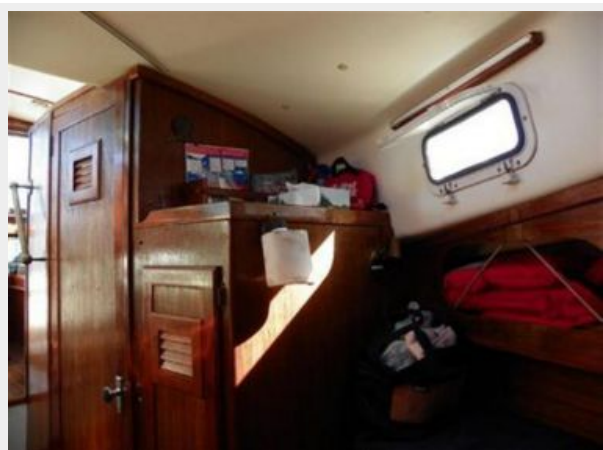

## Обзор

This CAPE DORY 28' TRAWLER w/Hard Top offers a very comfortable layout configuration for fun cruising adventures with family and friends. Her 9' 11" beam creates a very large feel throughout the boat and also helps to deliver her very stable ride on her semi displacement hull. The large keel is designed to fully protect the prop should you venture into shallow waters. The extra large windshield and windows also help to create a nice open feeling onboard this boat. Also included is a large aft Bimini Top for the aft deck cockpit area. Inside you will find an L-shaped salon seating; Dinette Table; Privacy Head with Sink, Vanity, Shower and Marine Head with Holding Tank; Teak and Holly Sole; Forward V-Berth with Hanging Locker; Port Storage (under seat); Starboard Storage (bulkhead); ample storage throughout the Galley; LP Gas 2-Burner Stove; Ice Box; and ample lighting.

# ФОТОГРАФИИ