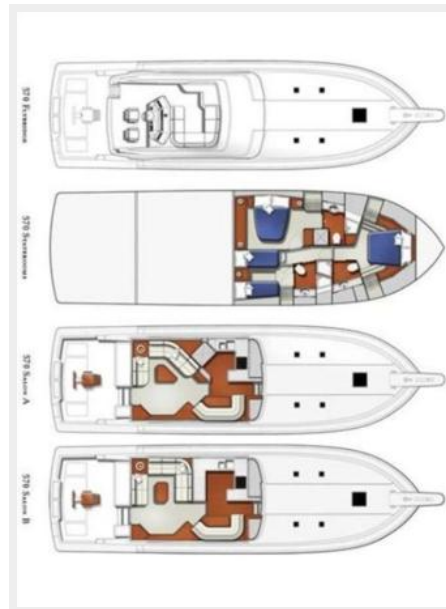

GA-Very similar to Salon B with an extended sofa