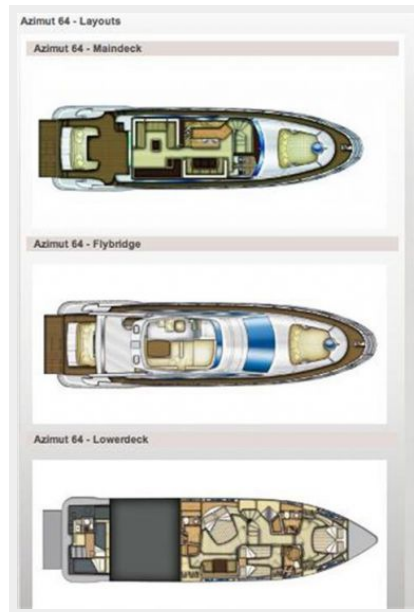

Deck Layouts