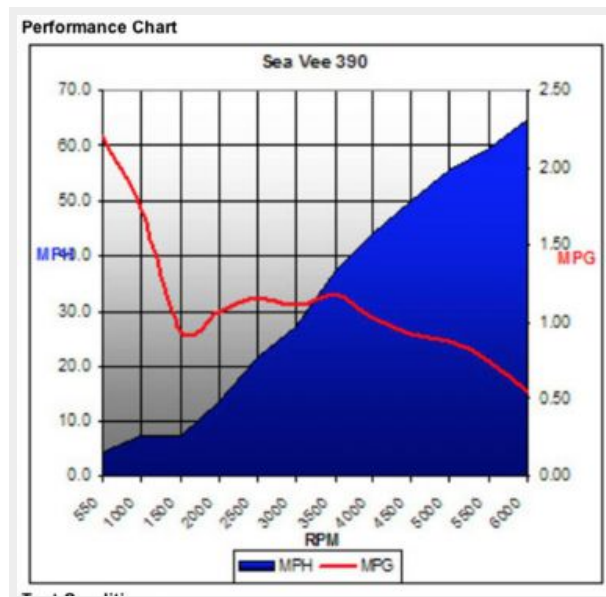

Results from Boattest.com