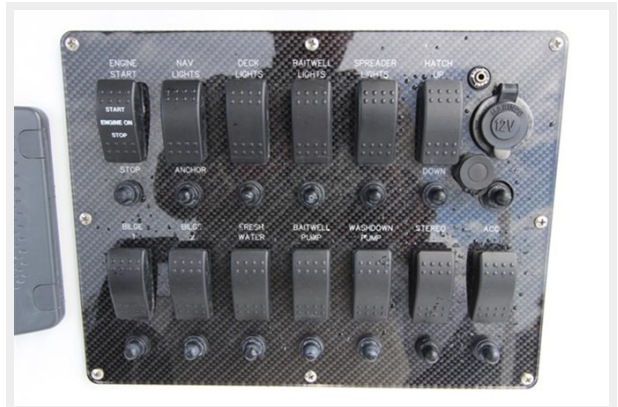

Northstar VHF Marine Radio

Clarion CMD8 Marine Stereo

Alpine Marine Speakers

Helm/Navigation Station

Stainless Steel Wheel W/Tilt Steering

Accessory Panel

Trim Tab Switches

Yanmar 315 HP 6LPA