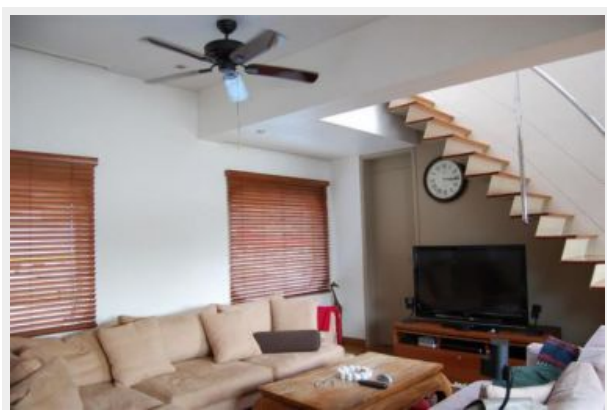

ФОТОГРАФИИ