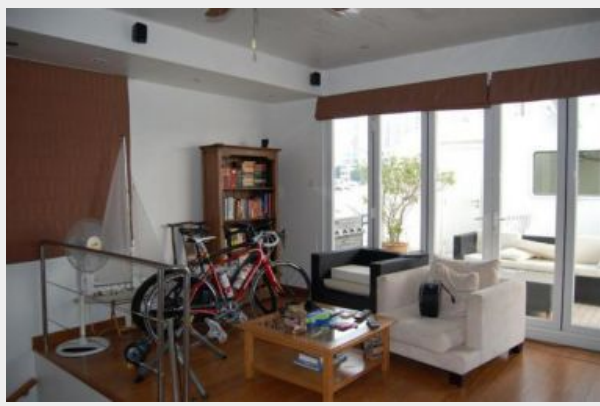

## Liveaboard Area Descriptions

Salon: Large open plan living room with dining area connects with open plan kitchen for entertaining and dining Office: Separate dedicated office/study area with fitted desk Second salon space: Stairs lead up to second level spacious family style games room for entertaining next to the open plan roof deck. Glass sliding doors open fully to allow the whole top deck to open up in cooler weather. In the summer, the doors can close to keep the area cooled by air con. Other features: All rooms have fitted aircon - reverse cycle hot and cold Hot water system feeds all bathrooms and kitchen Ceiling fans in mater bedroom and living room

# ФОТОГРАФИИ