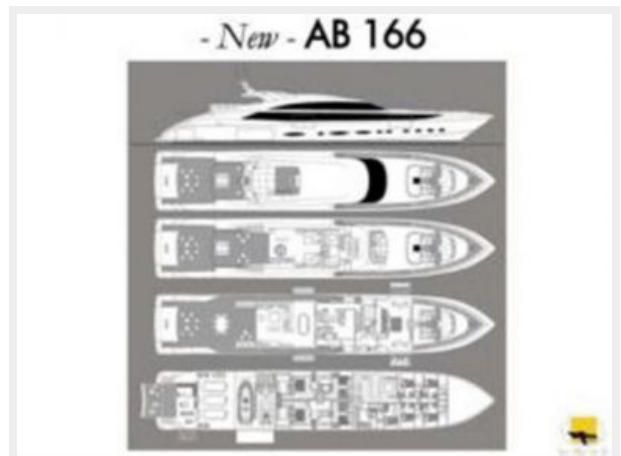

AB 166 — AB

- *New* - AB 166

Builder: [AB](#)

Year Built: 2015

Model: Mega Yacht

Price: PRICE ON APPLICATION

Location: Italy

LOA: 166' 0" (50.60m)

SPECIFICATIONS

Basic Information

Category: Mega Yacht

Model Year: 2015

Year Built: 2015

Country: Italy

Vessel Top: 2363

Dimensions

LOA: 166' 0" (50.60m)

Beam: 9' 5" (2.87m)

Min Draft: 1' 6" (0.46m)

Speed, Capacities and Weight

Cruise Speed: 40 Kts. (46 MPH)

Max Speed: 48 Kts. (55 MPH)

Water Capacity: 1320.86026 Gallons

Fuel Capacity: 9246.02182 Gallons

Engines: 3

Manufacturer: MTU

Model: M93 L

Engine Type: Inboard

Fuel Type: Diesel

PHOTOS

CONTACTS

Andrey Shestakov, leading yacht broker of the sales department of Shestakov Yacht Sales Inc. Shestakov Yacht Sales Inc., the official representative of the Miami/Fort Lauderdale FL headquarters.