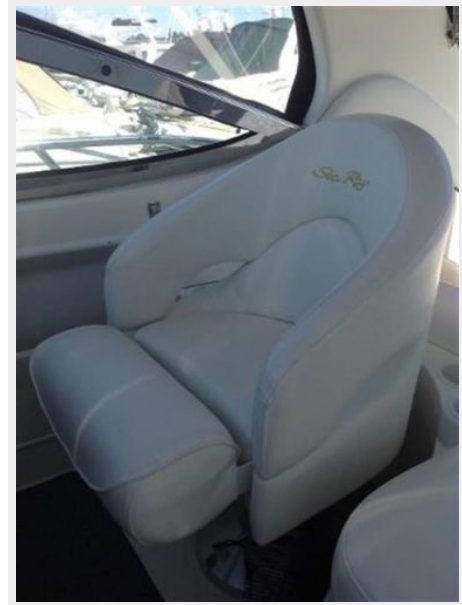

PHOTOS

AFT VIEW LOOKING FORWARD

BOW WINDLESS & SPOT LIGHT

AFT COCKPIT SEATING

WET BAR

HELM

HELM SEAT

HELM COMPANION SEATING

RADAR GPS AUTOPILOT AND VHF

NEW COCKPIT CARPETS 2013

MERC CRUISER SMART CRAFT NEW 2013

AFT CABIN VIEW LOOKING OUT

SALON STORAGE

SALON SEATING

GALLEY

FOWARD BERTH PRIVACY DOOR