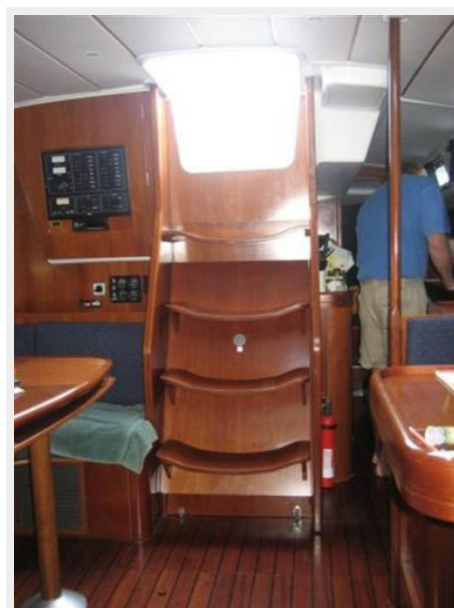

Companionway from Salon