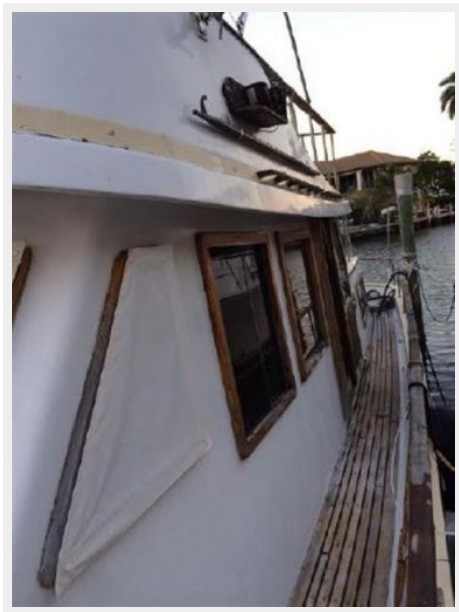

## Dimensions

---

**LOA:** 40' 0" (12.19m)

## Hull and Deck Information

---

**Hull Material:** Fiberglass

# PHOTOS