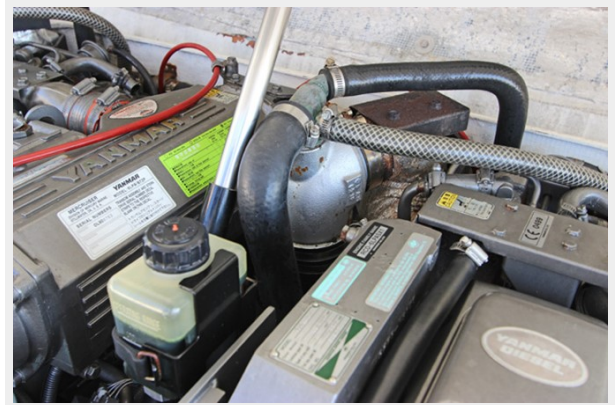

T-Top Life Jacket Holder

Helm Seating

Transom Engine Compartment W/Twin 315 Yanmar Diesel Engines

New Exhaust Elbows December 2013

MerCruiser Diesel X Drives W/Bravo One Stainless Propellers

Trim Tabs

Bow View Looking Aft