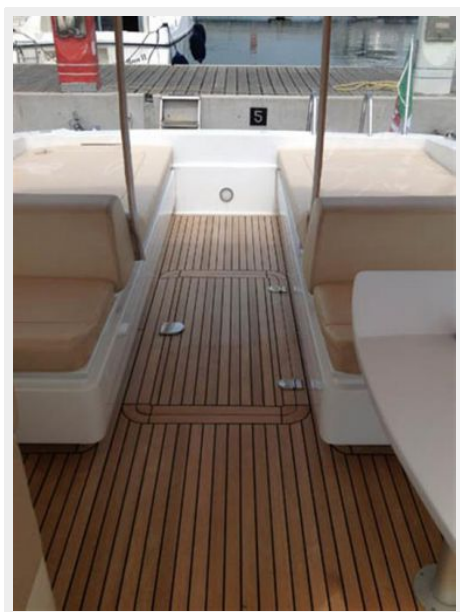

ФОТОГРАФИИ