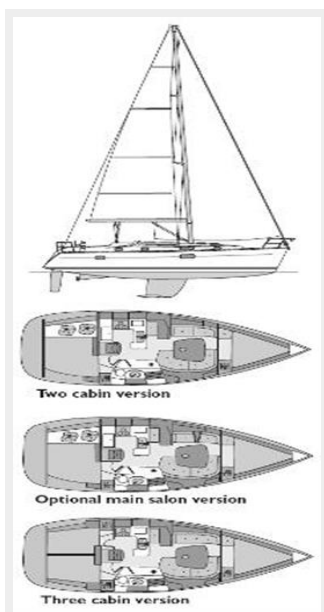

2 Cabin Version