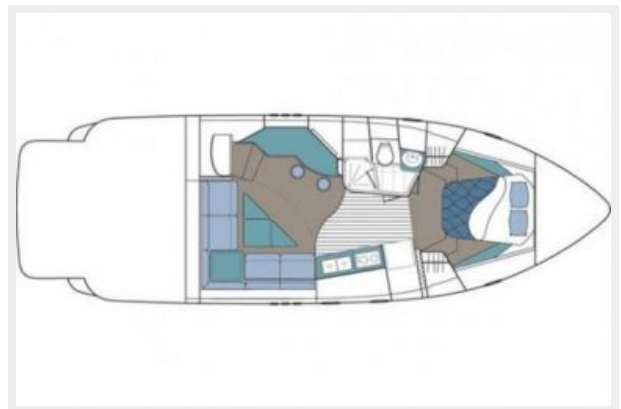

Manufacturer Provided Image