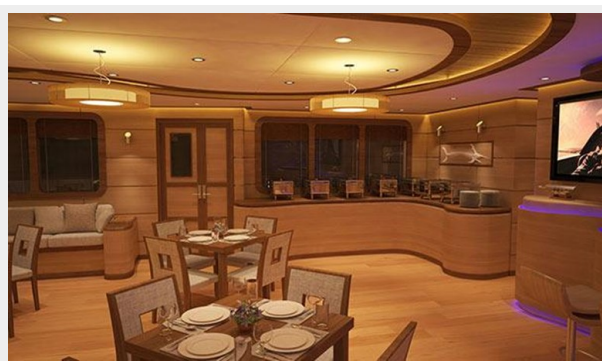

ФОТОГРАФИИ