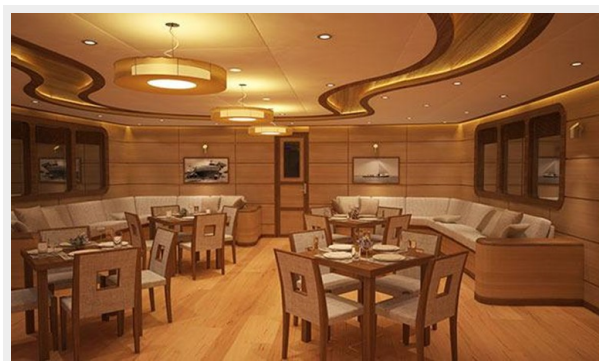

ФОТОГРАФИИ