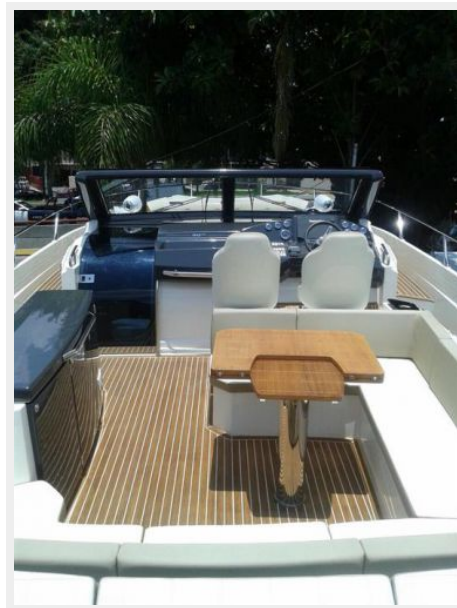

ФОТОГРАФИИ