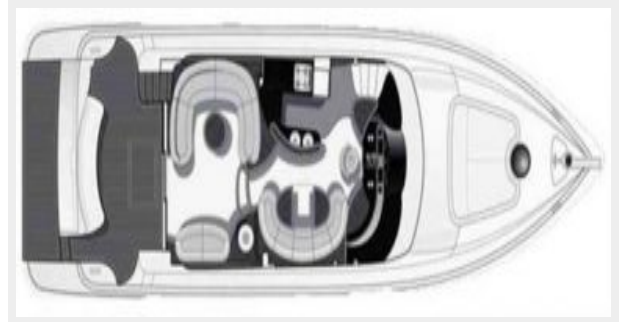

Saloon Layout