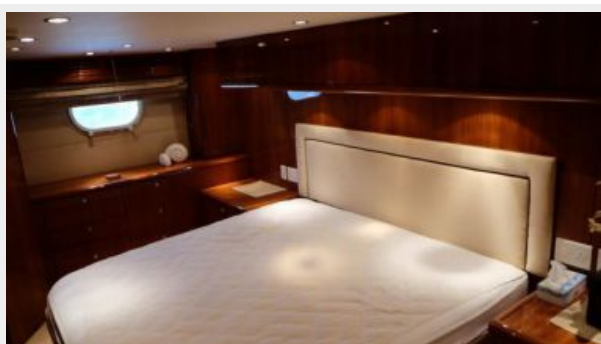

Master Cabin