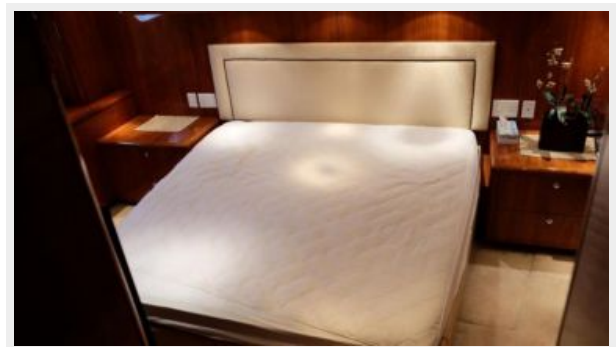

Master Cabin