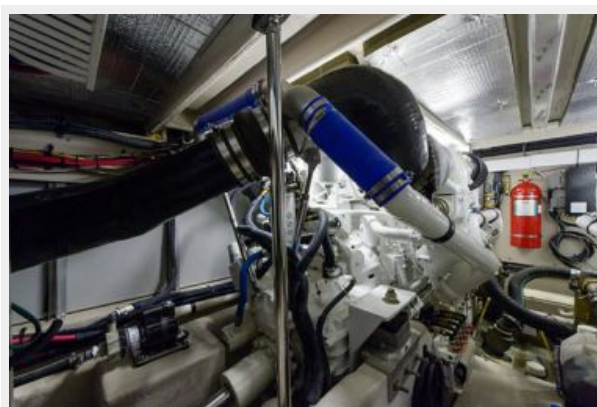

Engine Room