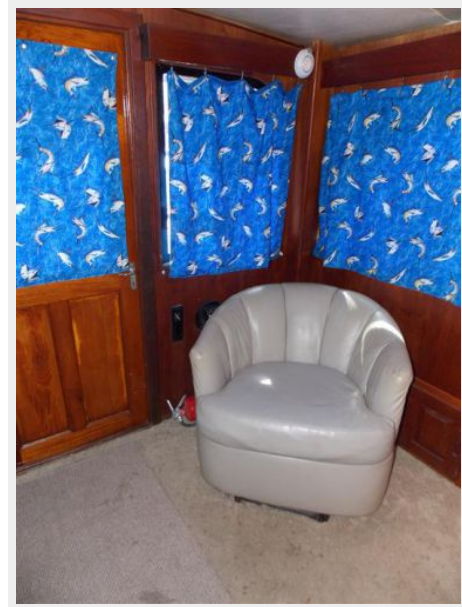

## Обзор

The 325 Albemarle Convertible is a handsome vessel that packs big-boat features into a small nimble package. Featuring twin Cummins diesels, low hrs on '06 Factory Recons. In the Fall of '10, The bottom was blasted, barrier coated and re-bottom painted. Fighting chair, twin In-Deck fishboxes, bait rigging stations. Factory hardtop with 4 sided enclosure, Radar, GPS, Autopilot, etc. Diesel generator, heated and cooled cabin, roomy salon with barrell chair and pull-out sofa, newer Flat Screen TV, Nice sized head with separate stand-up shower. Galley and master cabin with V-berth.

# ФОТОГРАФИИ

325 Albemarle, stbd side

325 Albemarle, cockpit

325 Albemarle, stbd side tackle center

325 Albemarle, stb stern

**325 Albemarle, fighting chair**

**325 Albemarle, in-deck fish boxes**

**325 Albemarle, port side bait station**

**325 Albemarle, Flatscreen HDTV, DVD player**

**325 Albemarle, barrel chair**

**325 Albemarle, salon sofa, folds out into sleeper**

**325 Albemarle, looking into the galley**

**325 Albemarle, microwave oven**