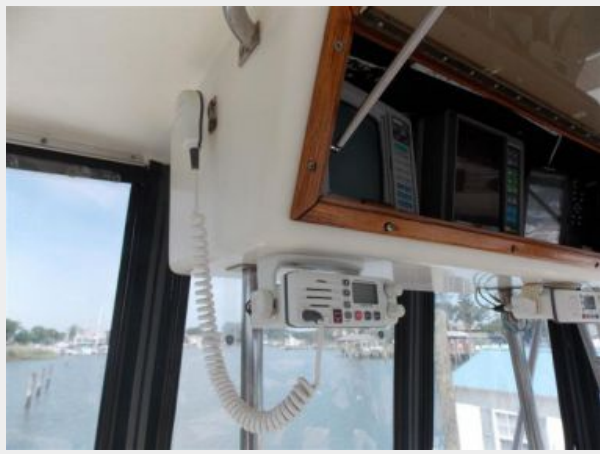

325 Albemarle, radiobox 2