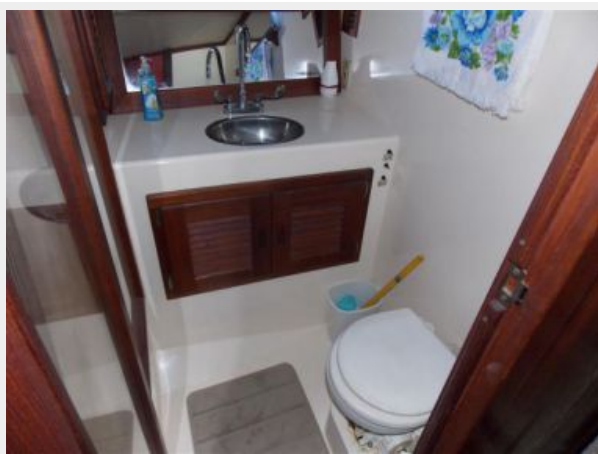

325 Albemarle, enclosed head