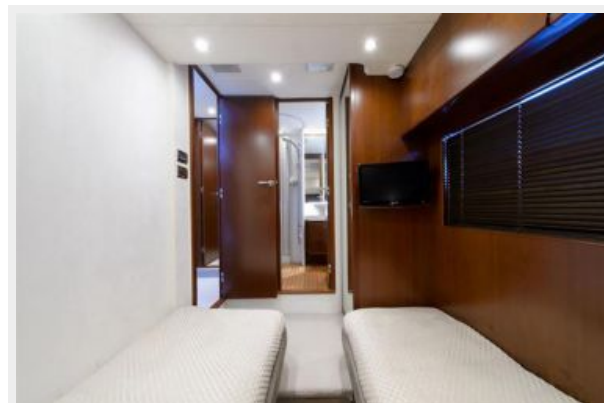

Guest Stateroom Starboard