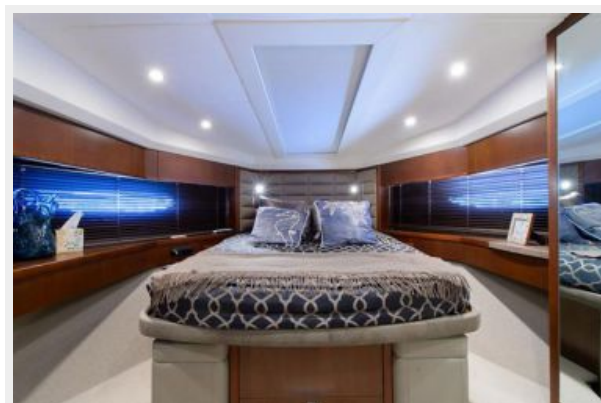

Forward Stateroom