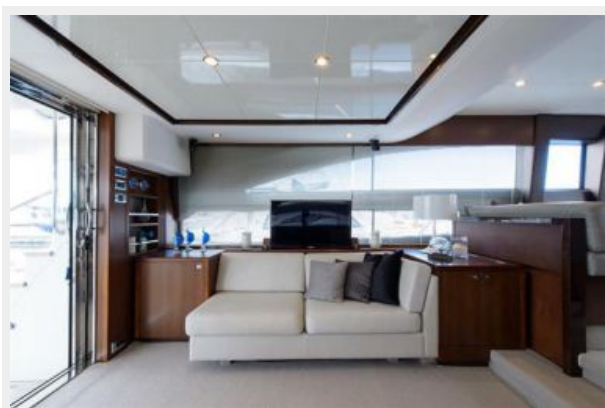

2011 64 Princess

Salon

KVH SAT TV HD, with 5 receivers

U-shaped sofa with coffee table to starboard with sofa opposite

Entertainment center – 37” LCD TV/DVD/Radio/MP3 with Surround Sound, TV on lift

Electric drop window to port side

ФОТОГРАФИИ

Starboard

Salon

Salon

Salon

Salon

Salon

Salon