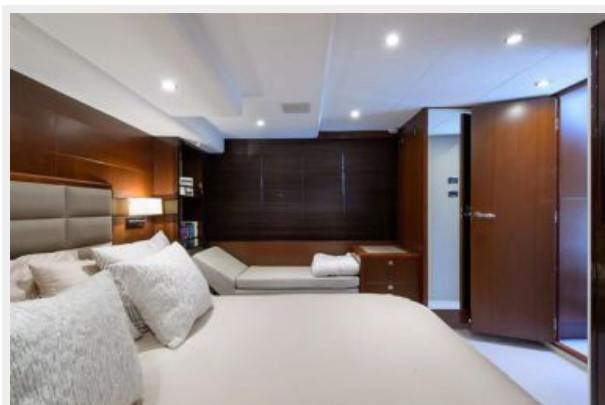

32” LCD TV/DVD/Radio/MP3

Lounge, port side

Master Bath (ensuite)

Separate stall shower

Extractor fan

Vacuum toilet (throughout boat)

Counter tops, Avonite, Kokoura

Forward Guest Stateroom (VIP)

ФОТОГРАФИИ

Starboard

Salon

Salon

Salon

Salon

Salon

Salon

Dinette

Dinette

Galley

Galley

Galley

Master Stateroom

Master Stateroom

Master Stateroom