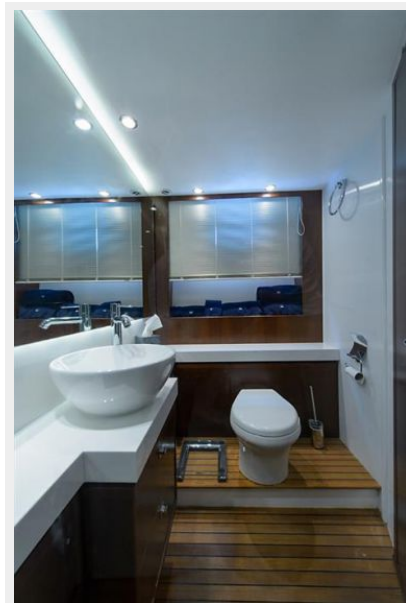

32” LCD TV/DVD/Radio/MP3

Lounge, port side

Master Bath (ensuite)

Separate stall shower

Extractor fan

Vacuum toilet (throughout boat)

Counter tops, Avonite, Kokoura

Forward Guest Stateroom (VIP)

Master Stateroom

Master Stateroom

Master Stateroom

Master Head

Master Head

Master Head

Forward Stateroom

Forward Stateroom

Forward Head

Guest Stateroom Starboard

Guest Stateroom Starboard

Guest Stateroom Port

Guest Head

Crew Quarters

Crew Quarters

Crew Head