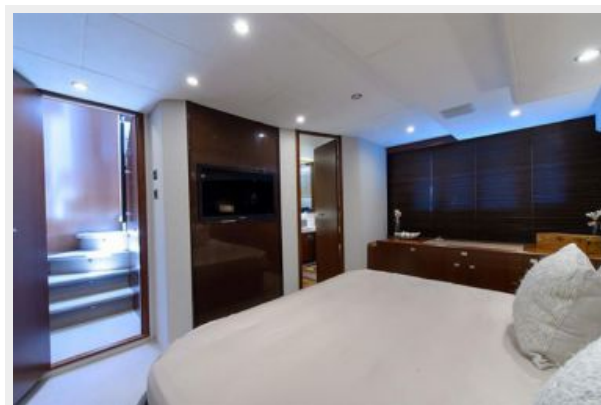

Master Stateroom