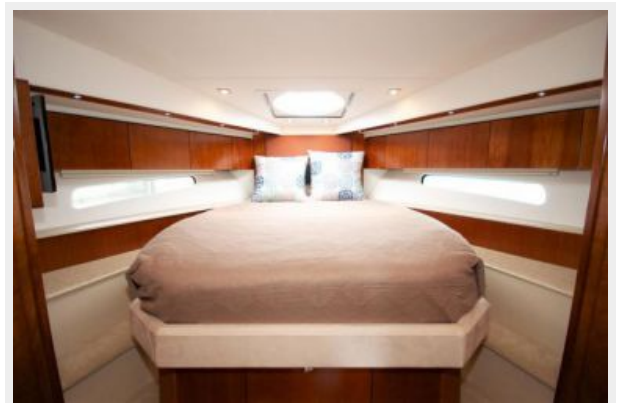

VIP Stateroom