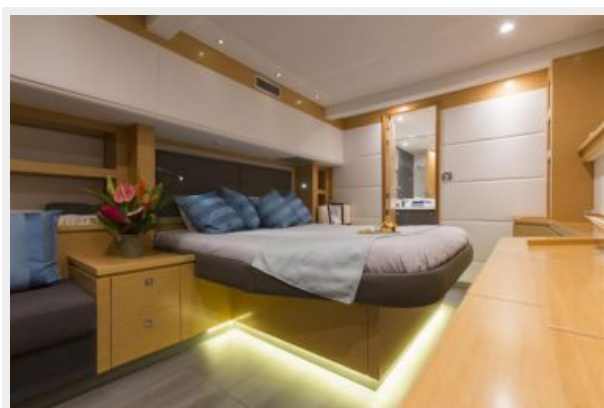

ФОТОГРАФИИ