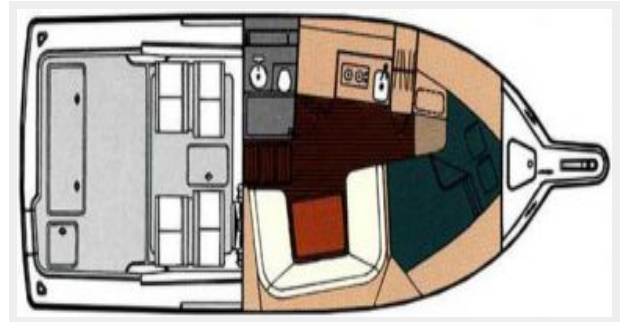

Accommodations

The cabin on the Tiara 3100 Open has everything you need for a weekend getaway or an extended vacation. The Owner's stateroom has a double berth with fitted quilt and filler cushion. There are three storage compartments under the berth and two storage compartments above, as well as a hanging locker to the port side with a large storage area above it. The large U-shaped convertible dinette sits to starboard, directly across from the galley. The galley features recessed double burner cooktop, microwave/convection oven, SubZero refrigerator/freezer, and a deep stainless sink with pressure water system. There are also three utensil drawers, two dish lockers, and additional storage. The easy cleaning all fiberglass head features two vanity storage compartments, mirror, S.S. sink, and electric head.

Exterior Features

The 3100 Open's standard exterior features include a stepped cockpit floor, transom/boarding door, tilt-away helm station (with over 2 square feet of space for additional electronics), and helm and companion back-to-back seats. The interior is expansive, with outstanding 6'4" headroom - making the open cabin arrangement a large, livable, and comfortable retreat for 4. Complete with fully-equipped galley, dinette/berth, private forward berth, and private head. Six opening ports, and three overhead hatches with screens, provide excellent ventilation and light throughout.

Tackle Storage

Port Helm Seating Area

Helm & Electronics

Tiara 3100 Open Express Tower

Tiara 3100 Open Express Layout

CONTACTS

Andrey Shestakov, leading yacht broker of the sales department of Shestakov Yacht Sales Inc. Shestakov Yacht Sales Inc., the official representative of the Miami/Fort Lauderdale FL headquarters.