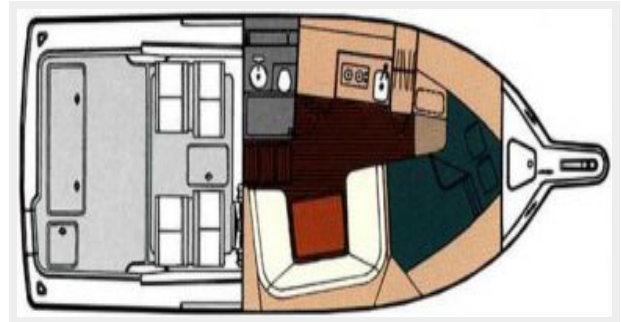

Tiara 3100 Open Express Layout