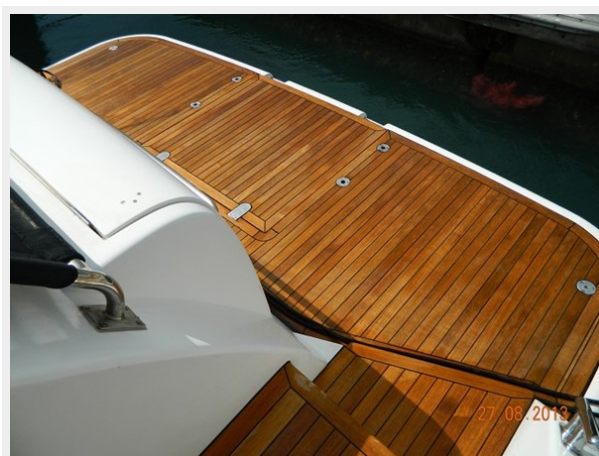

Princess 65 - swim platform