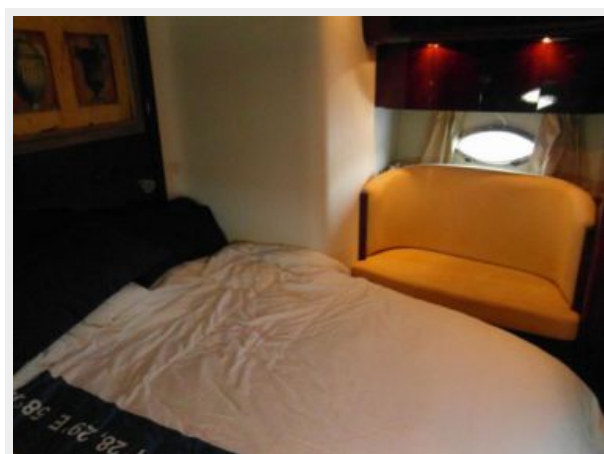

Master Cabin