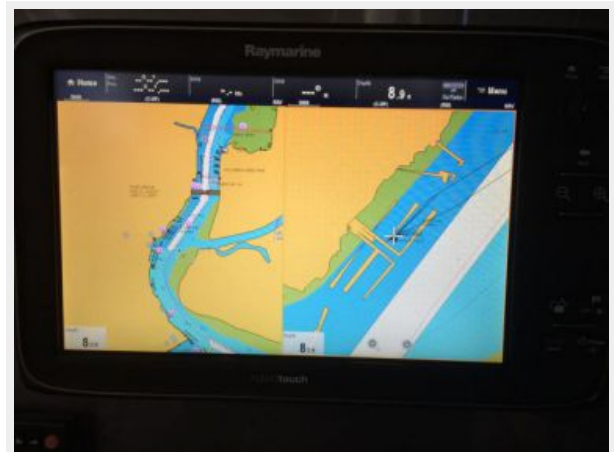

Raymarine Hybrid Touch