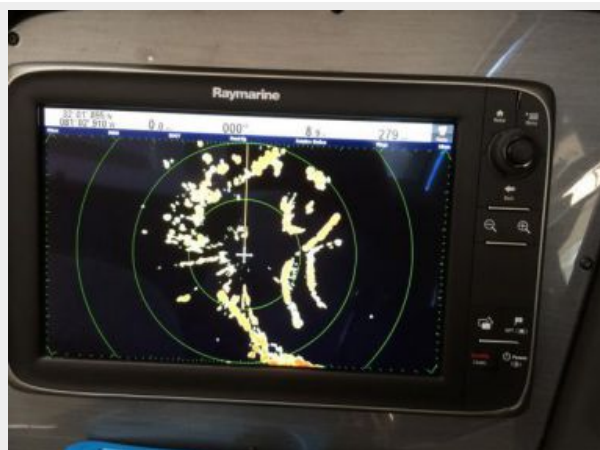

ФОТОГРАФИИ

Profile

Cockpit

Cockpit TV

Sat Direct TV

Helm Cover and Windshield Cover

Bow Thruster

Auto Pilot

Helm

Smart Craft Display 614 Hours

Raymarine Hybrid Touch

Raymarine Hybrid Touch Radar Display

Stairs into Salon

Salon Sofa

Salon Sofa

Galley