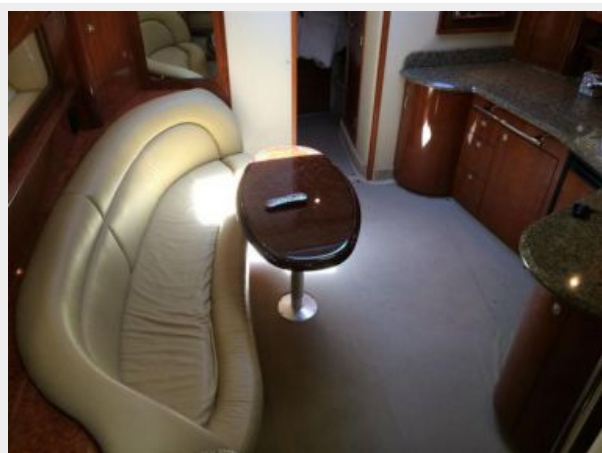

Helm

Smart Craft Display 614 Hours

Raymarine Hybrid Touch

Raymarine Hybrid Touch Radar Display

Stairs into Salon

Salon Sofa

Salon Sofa

Galley