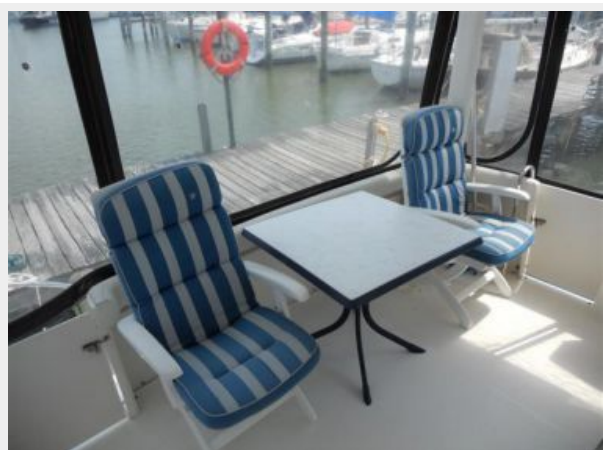

ФОТОГРАФИИ