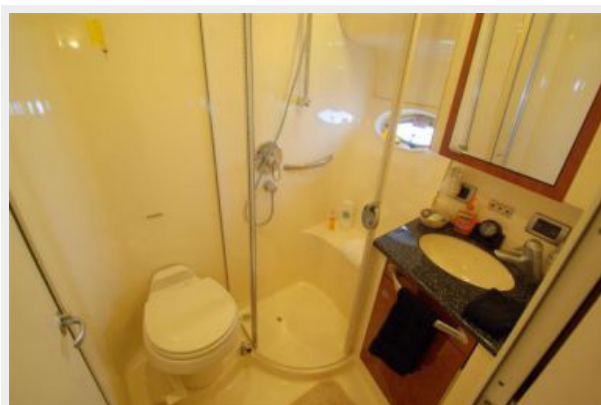

ФОТОГРАФИИ