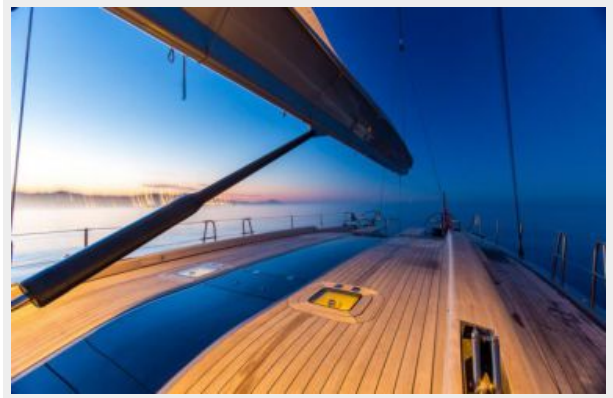

ФОТОГРАФИИ