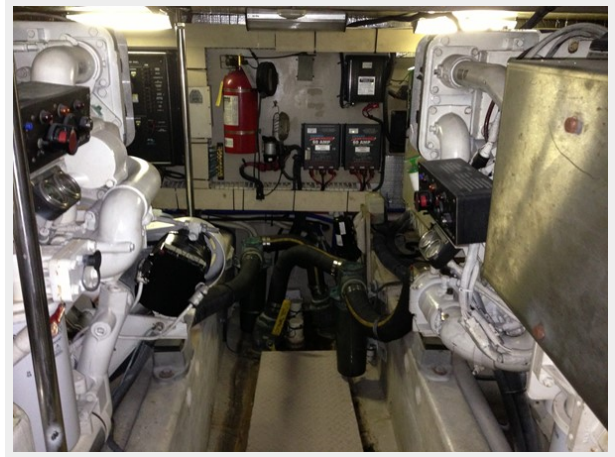

Helm

Bow Stern Thruster

Engine Room

Starboard Engine

Oil Change System

August 1, 2014 Hours

Salon Electrical Panel

Inverter/Charger Remote