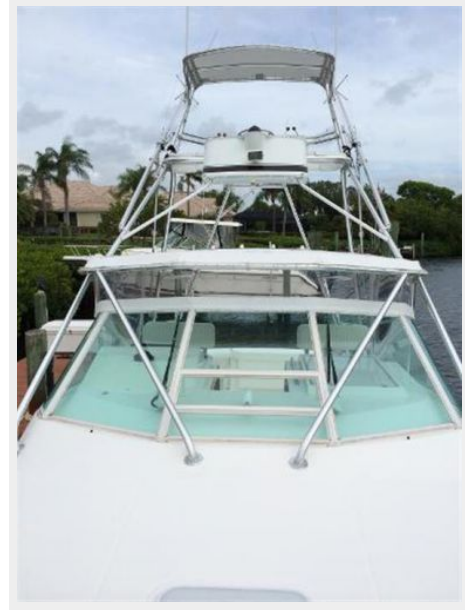

31FT 1998 CABO YACHTS EXPRESS — CABO

Builder: CABO

Year Built: 1998

Model: Cruiser

Price: PRICE ON APPLICATION

Location: United States

LOA: 31' 0" (9.45m)

Beam: 12' 5" (3.78m)

Starboard Side with aft cover

Aft

Bow

Starboard Side

Bow

Aft Cockpit

Cockpit

Cockpit

Galley

Eating/Sleeping

Eating/Sleeping

Upper Helm

Windless

Bow

Electronics

Aft Door