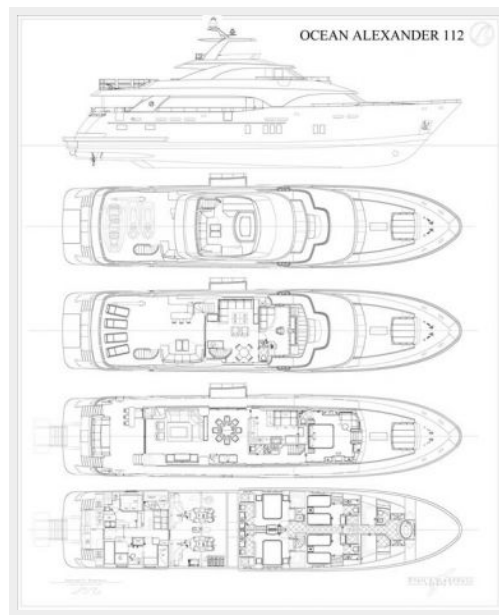

PHOTOS

112 Layout