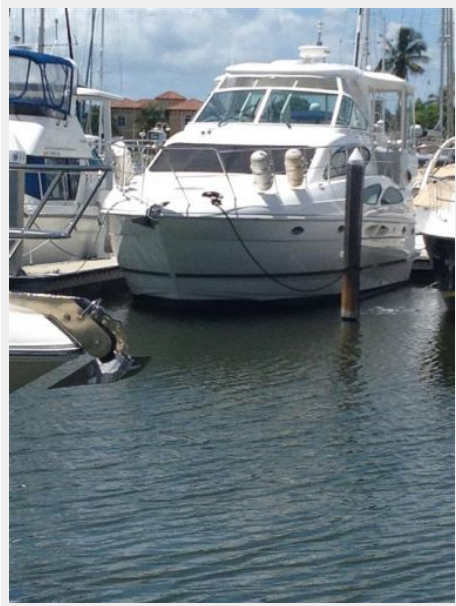

Cockpit

Full functional air-conditioned cockpit area with ample seating 6-8 people. Full wet bar with refrigerator and large Uline ice maker

Exclusions

Owner's personal belongings.

Disclaimer

The Company offers the details of this vessel or yacht in good faith but cannot guarantee or warrant the accuracy of this information nor warrant the condition of the vessel. A buyer should instruct his representatives, agents, or his surveyors, to investigate such details as the buyer desires validated. This vessel or yacht is offered subject to prior sale, price change, or withdrawal without notice.

PHOTOS

Bow

Bow

Stern

Port stern

Staboard

Helm dual seating

Cockpit seating