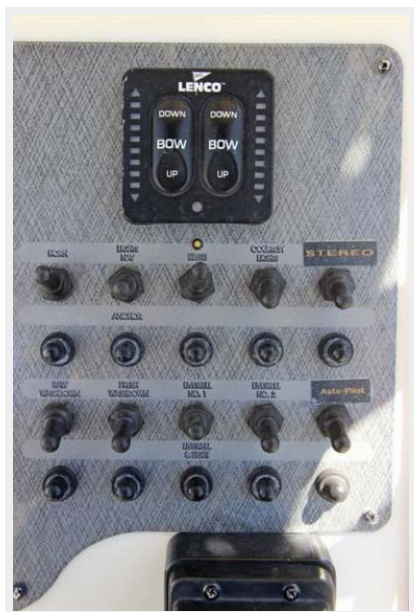

Trim Tab Controls & Accessory Switches